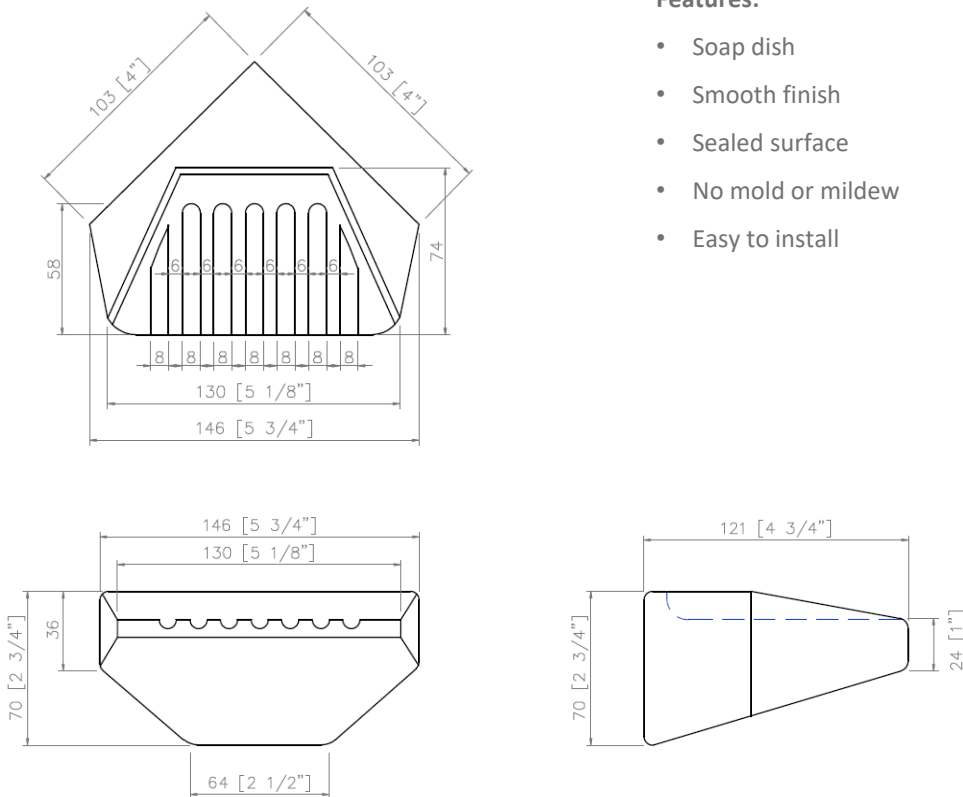

Features:

- Soap dish
- Smooth finish
- Sealed surface
- No mold or mildew
- Easy to install

Disclaimer: Nerval makes every effort to provide accurate specification data. However, specification may change without notice. Please visit nerval website to see NERVAL'S TERMS AND CONDITIONS.